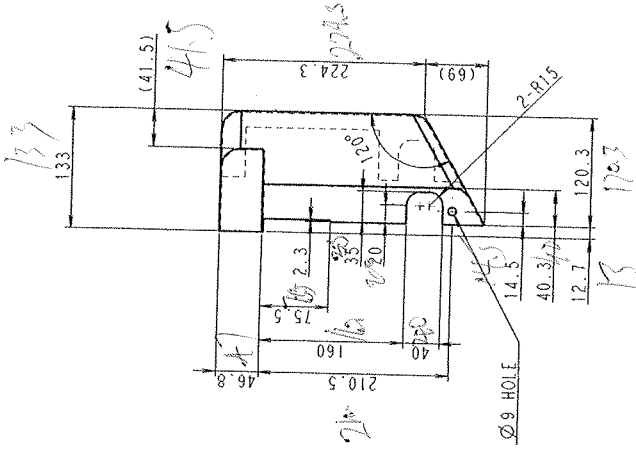

VIEW A-A

3386

1:1.6

NO BURR ALLOWED AT EDGE
エッジ部バリが認められません

CORNER R2-3 WHERE NO INDICATION
指示がなされていないR2-3の隅

PAINT COLOR: CALCITE WHITE (SMOOTH)
塗装色: カルサイトホワイト(平滑) (B.O.)

Part Number: H05047920		Name: KENICHI MATSUMOTO		Equipment Type: Part Drawing	
Drawn: 16.02.2018		Date: 16.02.2018		No.	
Appr: 22.04.2019		MORI MASAHA		Mater: 2.8715	
Title: HEAD STOCK COVER		Drawing Number: H0504792		Scale: 1:1	
Title: THIRD ANGLE PROJECTION		Drawing Number: H0504792		Scale: 1:1	
Title: HEAD STOCK COVER		Drawing Number: H0504792		Scale: 1:1	
Title: HEAD STOCK COVER		Drawing Number: H0504792		Scale: 1:1