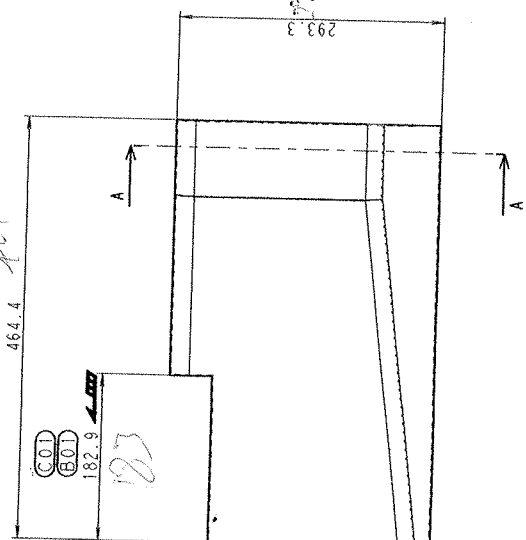

A B C D E F G H I J K

スケール 1:5

VIEW B-B

VIEW A-A

3386

1:1.6

NO BURR ALLOWED AT EDGE
エッジ部バリが認められません

CORNER R2-3 WHERE NO INDICATION
指示がなされていないR2-3の隅

PAINT COLOR: CALCITE WHITE (SMOOTH)
塗装色: カルサイトホワイト(平滑) (B.O.)

Part Number: H05047920		Name: KENICHI MATSUMOTO		Equipment Type: Part Drawing	
Drawn: 16.02.2018		Date: 16.02.2018		No.	
Appr: 22.04.2019		MORI MASAHA		Mater: 2.8715	
Title: HEAD STOCK COVER		Drawing Number: H0504792		Scale: 1:1	
Title: THIRD ANGLE PROJECTION		Drawing Number: H0504792		Scale: 1:1	
Title: HEAD STOCK COVER		Drawing Number: H0504792		Scale: 1:1	
Title: HEAD STOCK COVER		Drawing Number: H0504792		Scale: 1:1	

出 22.04.21

管理 3386