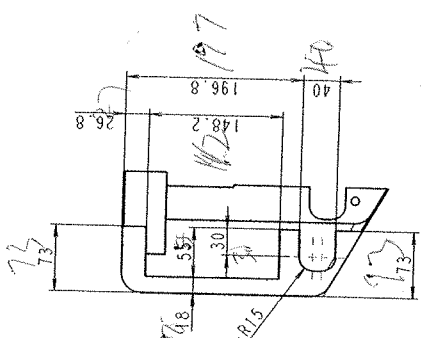

VIEW A-A

3386

1:1.6

NO BURR ALLOWED AT EDGE
エッジ部バリが認められません

CORNER R2-3 WHERE NO INDICATION
指示がなされていないR2-3の隅

PAINT COLOR: CALCITE WHITE (SMOOTH)
塗装色: カルサイトホワイト(平滑) (B.O.)

Part Number: H05047920		Name: KENICHI MATSUMOTO		Equipment Type: Part Drawing	
Drawn: 16.02.2018		Date: 16.02.2018		No.	
Appr: 22.04.2019		MORI MASAHA		Mater: 2.8715	
Title: HEAD STOCK COVER		Drawing Number: H0504792		Scale: 1:1	
Title: THIRD ANGLE PROJECTION		Drawing Number: H0504792		Scale: 1:1	
Title: HEAD STOCK COVER		Drawing Number: H0504792		Scale: 1:1	
Title: HEAD STOCK COVER		Drawing Number: H0504792		Scale: 1:1