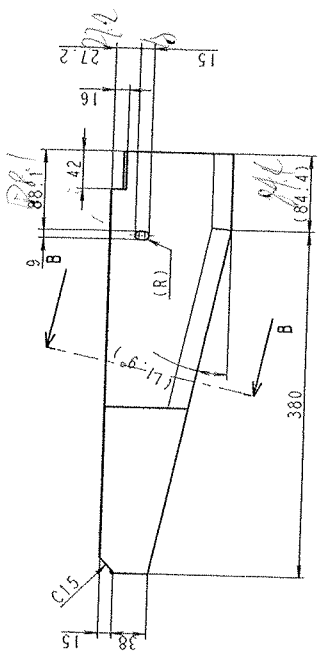

A B C D E F G H I J K

スケール 1:5

VIEW B-B

VIEW A-A

3386

1:1.6

NO BURR ALLOWED AT EDGE
エッジ部バリが認められません

CORNER R2-3 WHERE NO INDICATION
指示がなされていないR2-3の隅

PAINT COLOR: CALCITE WHITE (SMOOTH)
塗装色: カルサイトホワイト(平滑) (B.O.)

Part Number: H05047920		Name: KENICHI MATSUMOTO		Equipment Type: Part Drawing	
Drawn: 16.02.2018		Date: 16.02.2018		No.	
Appr: 22.04.2019		MORI MASAHA		Mater: 2.8715	
Title: HEAD STOCK COVER		Drawing Number: H0504792		Scale: 1:1	
Title: THIRD ANGLE PROJECTION		Drawing Number: H0504792		Scale: 1:1	
Title: HEAD STOCK COVER		Drawing Number: H0504792		Scale: 1:1	
Title: HEAD STOCK COVER		Drawing Number: H0504792		Scale: 1:1	

出 22.04.21

管理 3386